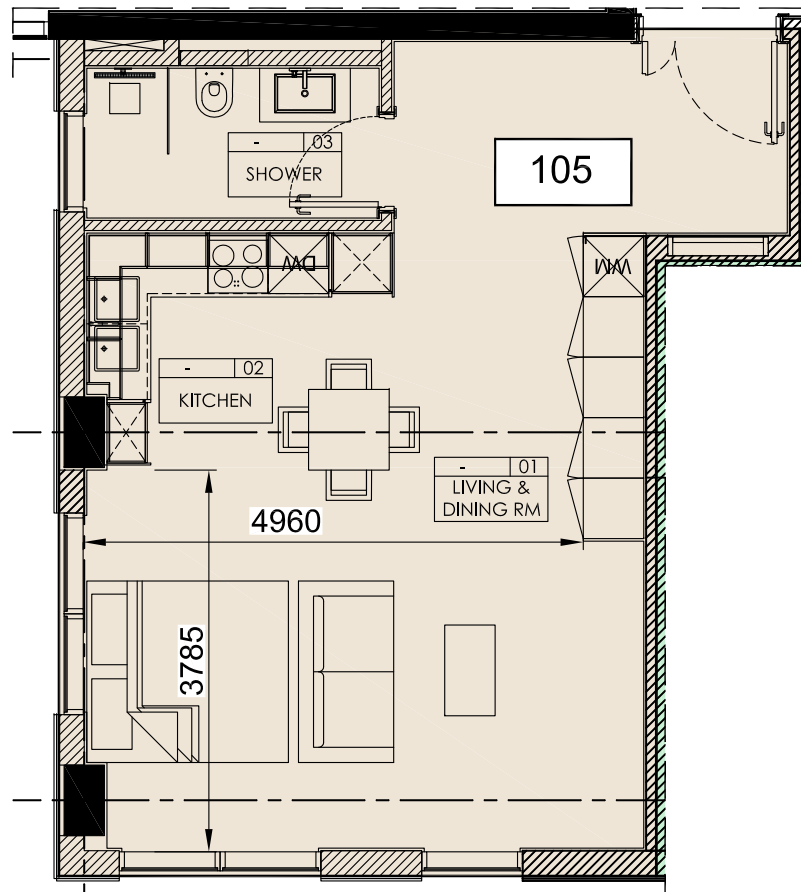

DO NOT SCALE

KEY

UNIT CODE

Disclaimer:  
All dimensions are in millimeter.  
This drawing is for illustrative purposes only and shall not be considered as exact scale replicas of the final product. The actual unit may have slight variances in size and design.

UNIT AREA = 546.59 sq.ft

BUILDING B  
LEVEL-01  
STUDIO APARTMENT (105)

10.05.2018

REV : 0